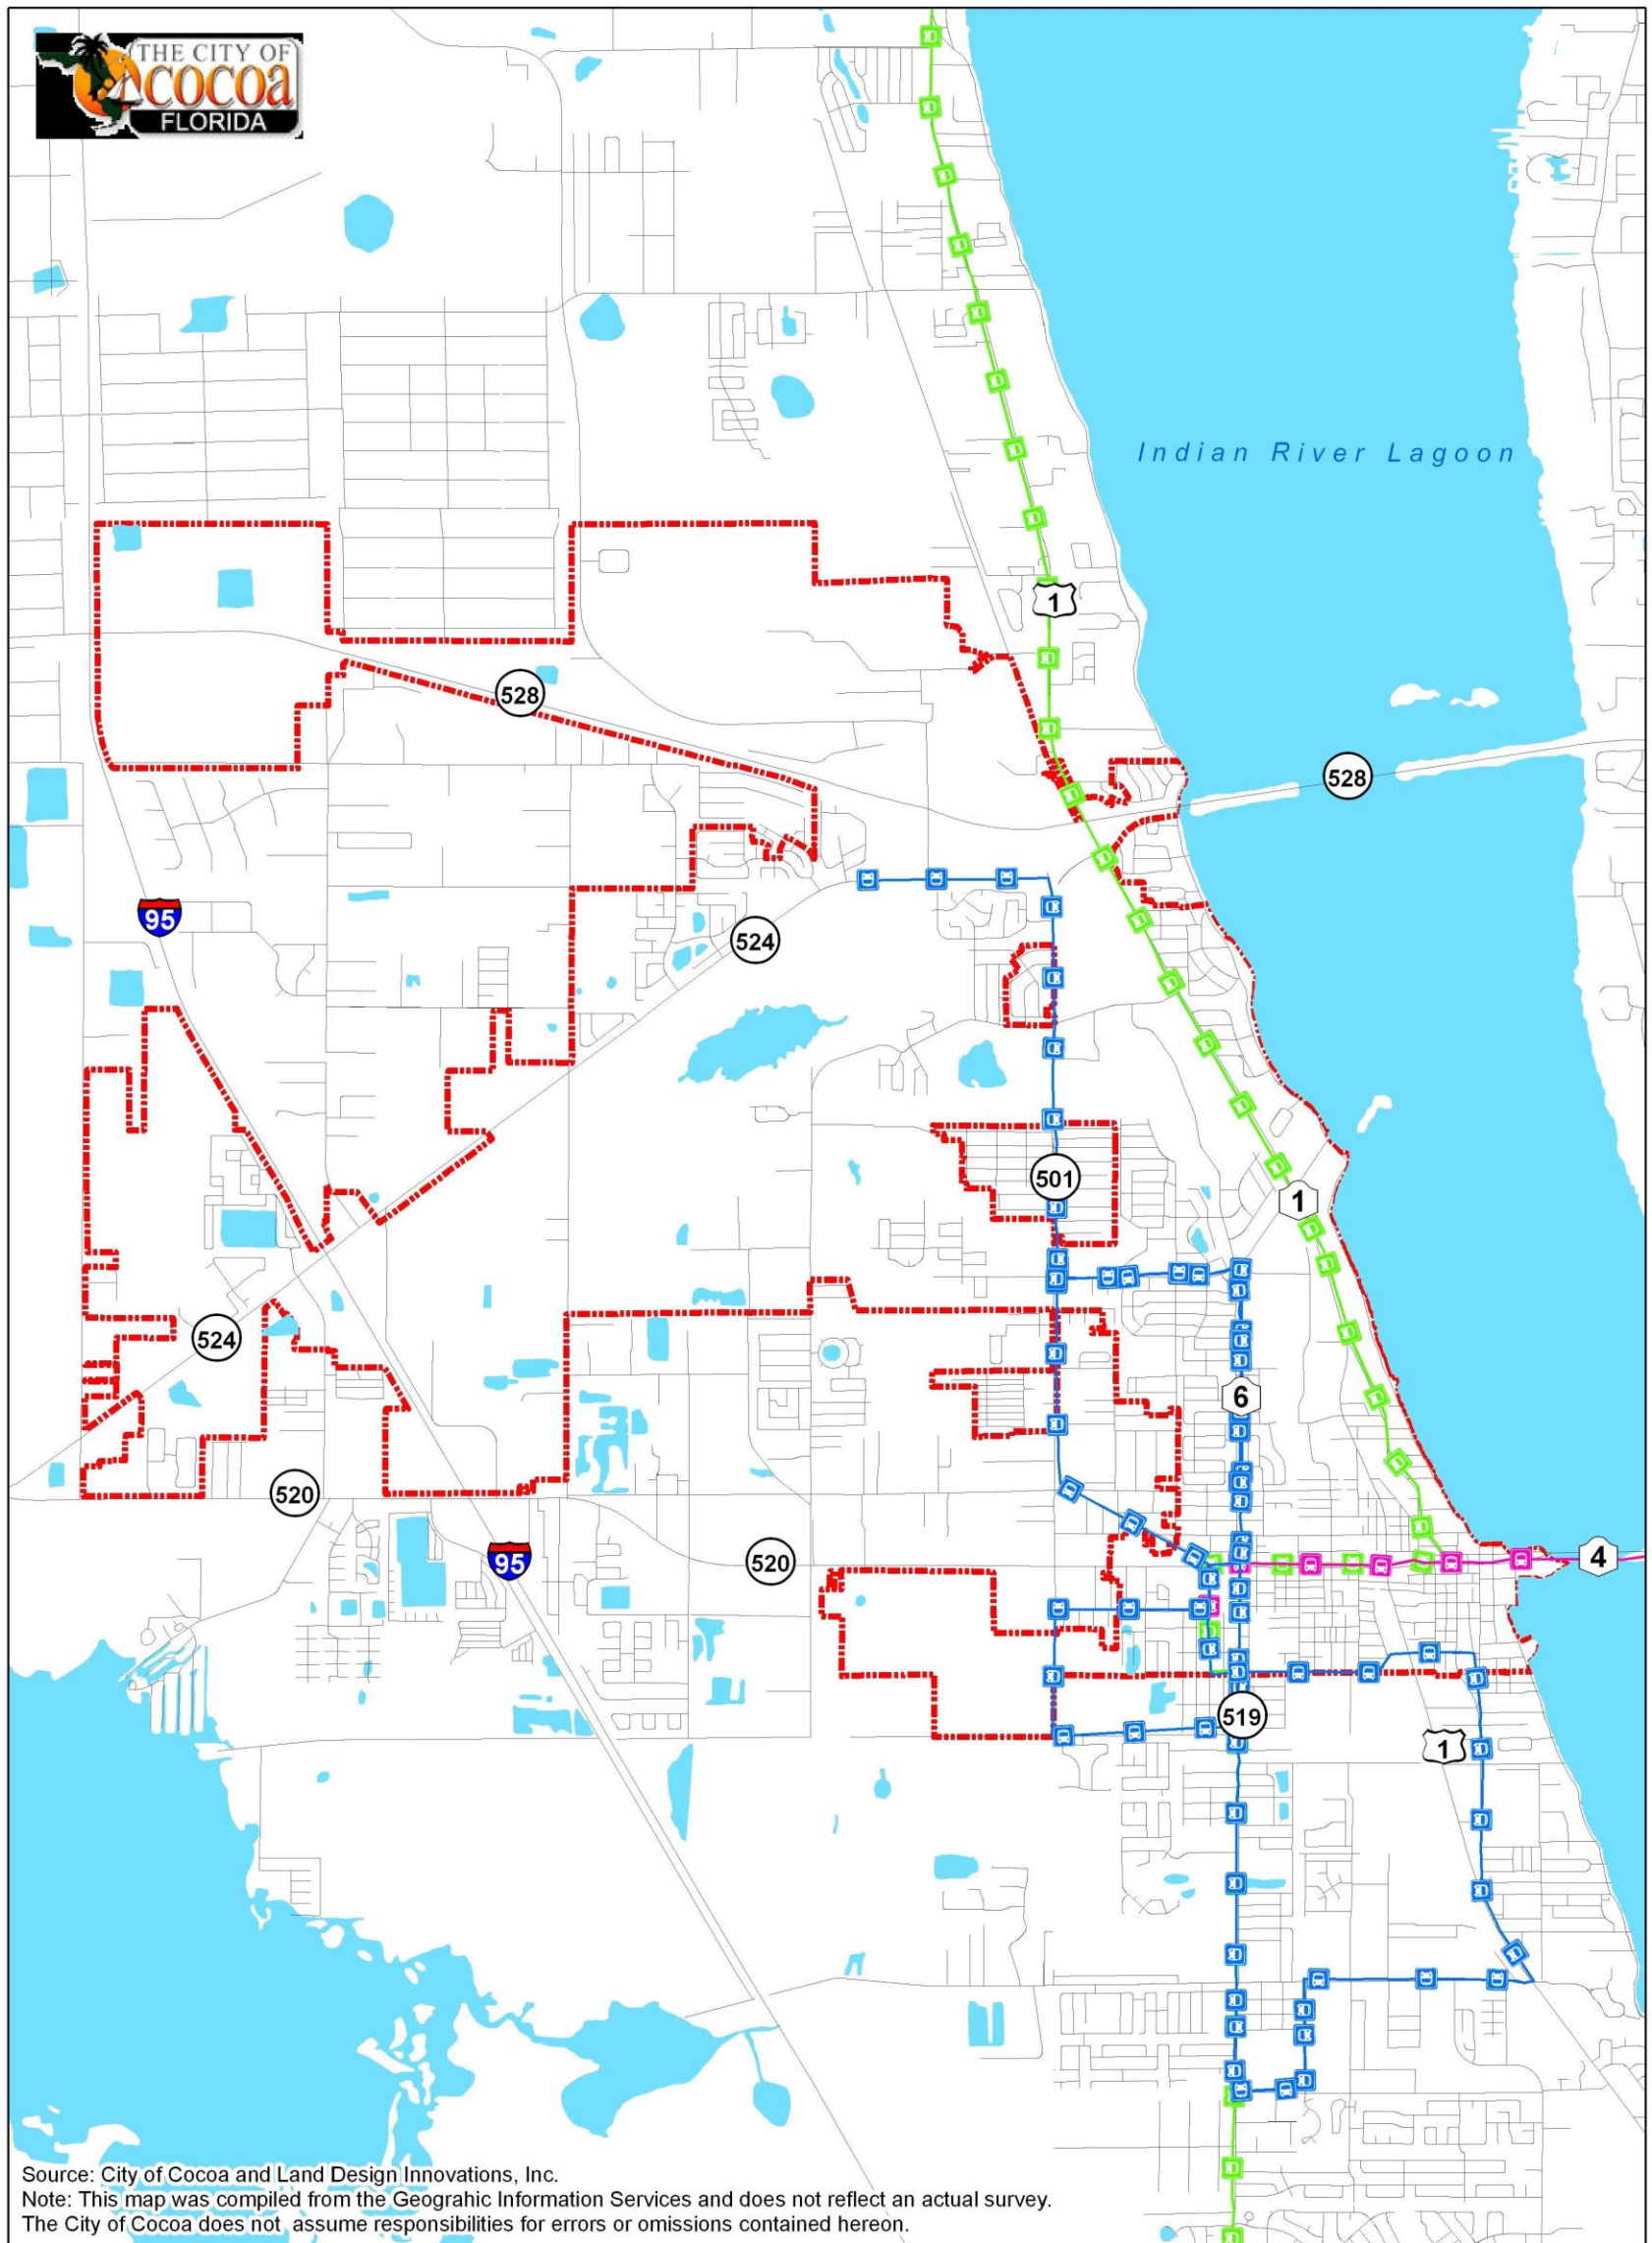

Map M-II-7: Space Coast Area Transit Routes Map

| | |
|--|--|
| <p>SCAT TRANSIT ROUTES</p> <ul style="list-style-type: none">  1  4  6  City Boundary | <p>0 0.25 0.5 1 Miles</p> <p> LAND DESIGN INNOVATIONS <small>Incorporated</small></p> <p>140 North Orlando Avenue Suite 295 Winter Park, Florida 32789</p> <p>May 2010</p> |
|--|--|